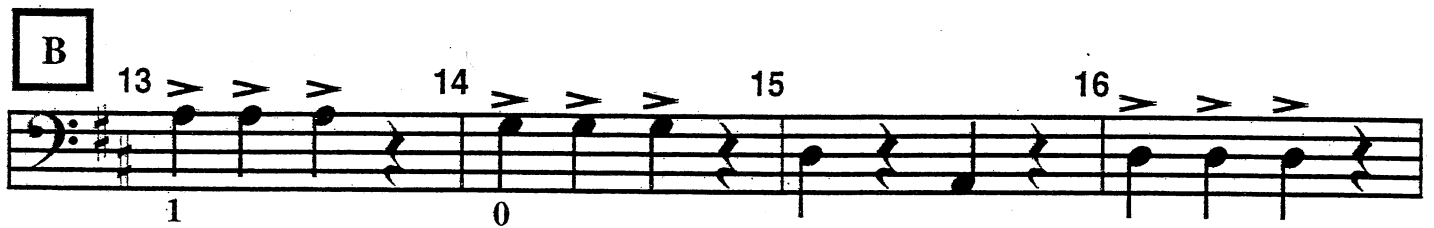

BLOOSY-WOOSY

BASS

By Frank M. Rodgers

BLUES TEMPO
[SWING STYLE]

Piano Introduction

BLOOSY-WOOSY

BASS

F 29 30 31 32 > > >

G 33 34 35 36 > > >

H 37 > > > 38 > > > 39 40 > > >

1 0

I 41 > > > 42 > > >

1 0

J 43 44 45 ARCO

1/2 Pos I Pos

0 4 0 1 Low 1 High 0 TREMOLO