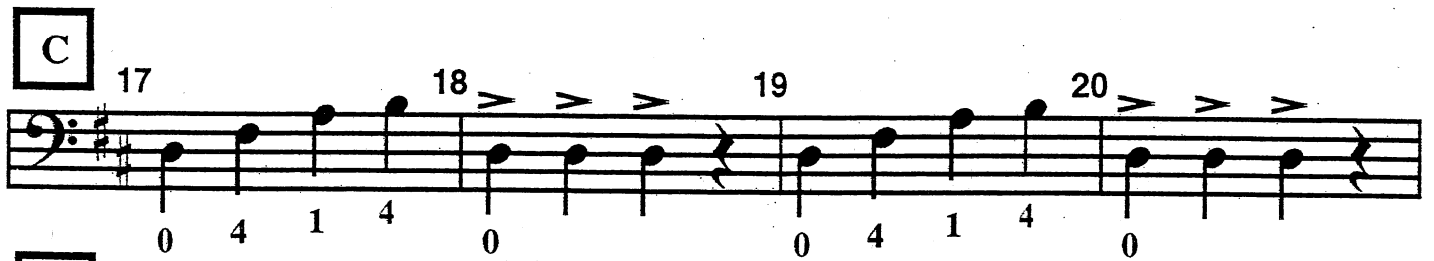

BLOOSY-WOOSY

BASS

By Frank M. Rodgers

BLUES TEMPO
[SWING STYLE]

Piano Introduction

BLOOSY-WOOSY

BASS

F 29 30 31 32 > > >

G 33 34 35 36 > > >

H 37 > > > 38 > > > 39 40 > > >

1 0

I 41 > > > 42 > > >

1 0

J 43 44 45 ARCO

1/2 Pos I Pos

0 4 0 1 Low 1 High 0 TREMOLO